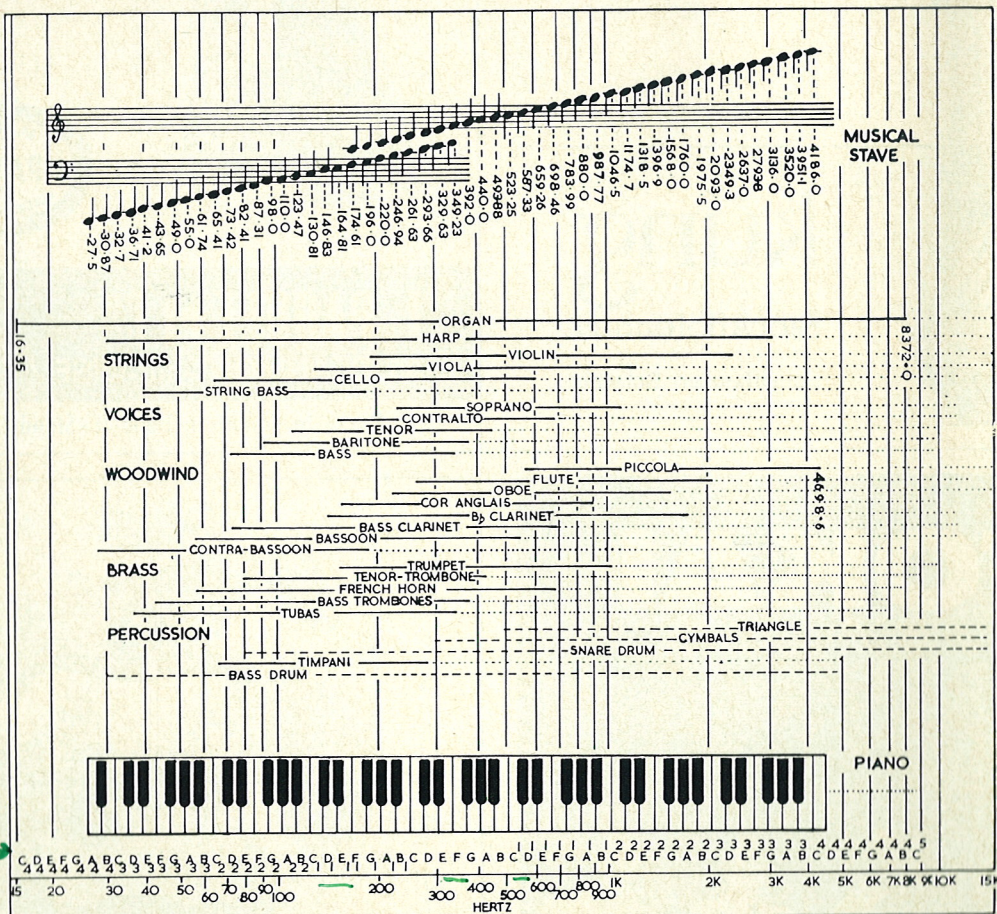

Vorc.

Mit

Goodmans

(With Goodmans you call the tune)

Dice
6/36

Classicum!

Fundamental Ranges ————— Pitchless instruments - - - - - Overtones and Action-Noise

Frequency ranges of common instruments and voices.